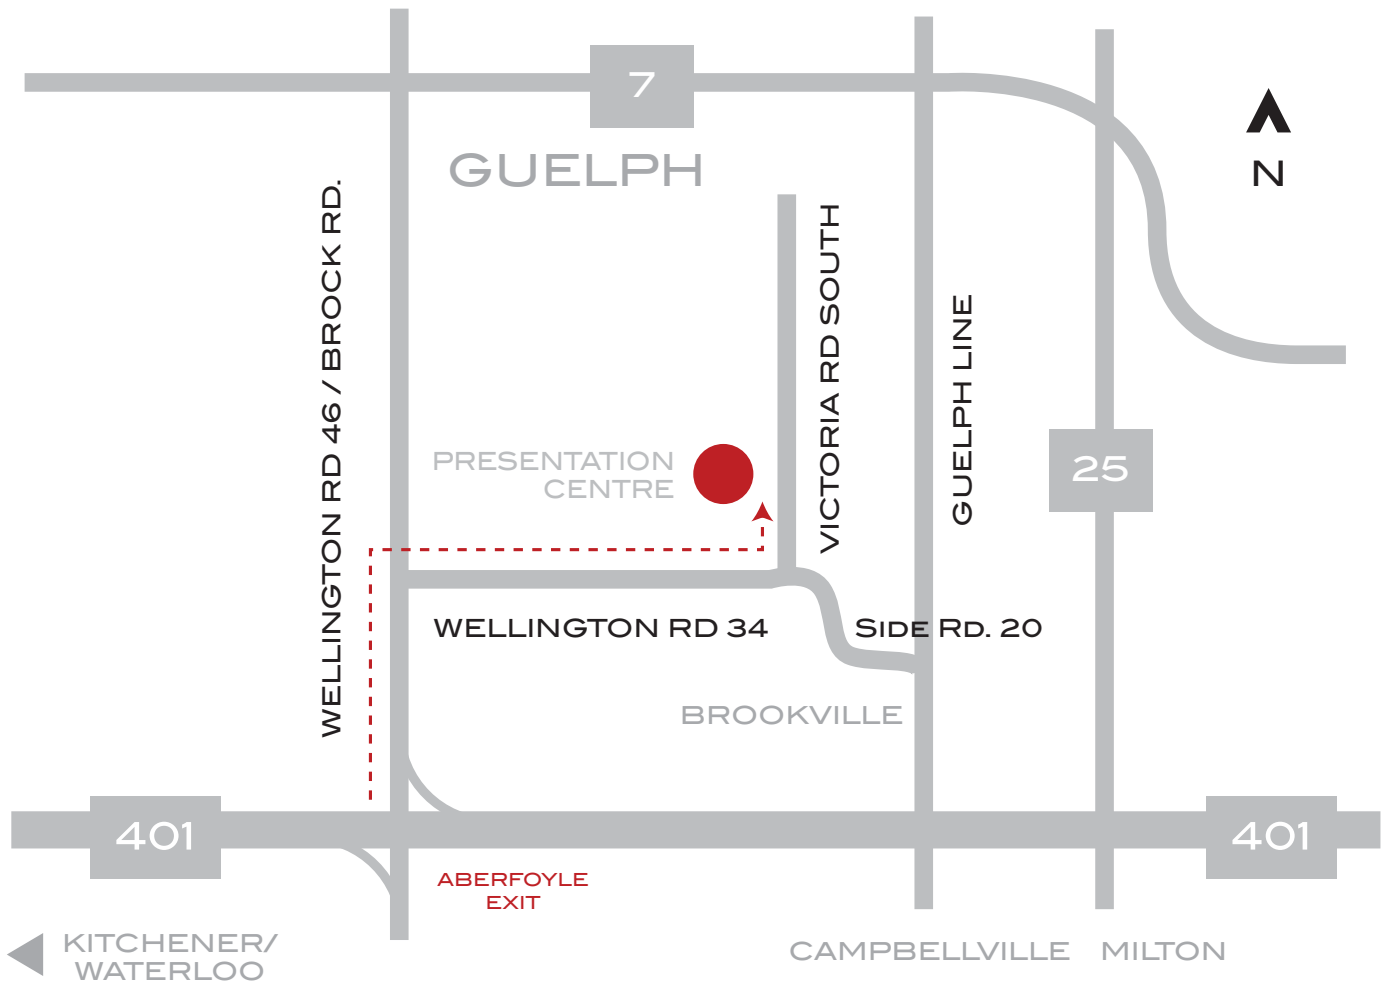

AUDREY MEADOWS
Country Estate Collection
ABERFOYLE

Location Map

4512 VICTORIA RD. S., RR#1 PUSLINCH, ON, NOB 2JO
TEL: 519-821-2002